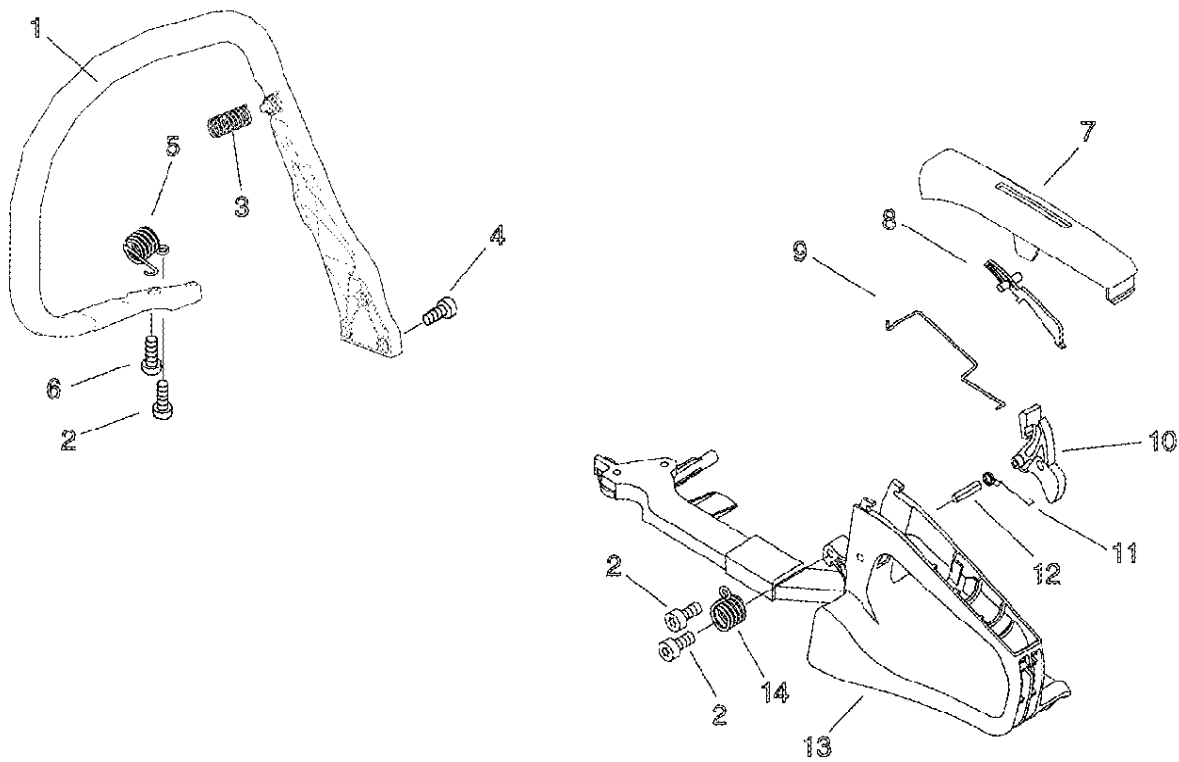

Air Cleaner, Carburettor

Air Cleaner, Carburettor

Key	Lv	Part no.	Part description	Quantity
1		P021-005581	OIL CAP ASY	1
2	+	900720-00018	O-RING 18	1
3	+	A365-000050	CONNECTOR,CAP	1
4		436114-13930	VALVE, CHECK	1
6		132115-01461	GROMMET	1
7		130110-05260	PIPE, IMPULSE	1
8		V186-000020	JOINT,PIPE	1
9		V470-000810	PIPE	1
10		V137-000000	GROMMET,FUEL	1
11		A356-000030	VALVE,CHECK	1
12		131004-37932	CAP ASY, FUEL	1

Handle

Handle

Key	Lv	Part no.	Part description	Quantity
1		C400-001030	HANDLE, FRONT	1
2		V805-000000	BOLT, TORX 5	3
3		V450-001610	SPRING, COMPRESSION	1
4		V805-000010	BOLT, TORX 5	3
5		V450-000710	SPRING, COMPRESSION	1
6		V805-000000	BOLT, TORX 5	2
7		C411-000040	LID, HANDLE	1
8		C460-000072	LOCKOUT, THROTTLE	1
9		C454-000160	ROD, THROTTLE	1
10		C450-000212	CONTROL, THROTTLE	1
11		V452-000260	SPRING, TORSION	1
12		900345-40025	PIN, SPRING 4*25SUS	1
13		C410-000450	HANDLE, REAR	1
14		V450-001620	SPRING, COMPRESSION	1

Clutch, Sprocket

Clutch, Sprocket

Key	Lv	Part no.	Part description	Quantity
1		C320-000171	LEVER, BRAKE	1
2		V356-000430	COLLAR,10	1
4		177214-03930	WASHER	1
5		V804-000020	BOLT, TORX 4	1
6		V452-000250	SPRING,TORSION	1
7		433116-35430	SPACER 8	1
8		C345-000271	COVER,BRAKE	1
9		V804-000000	BOLT, TORX 4	3
10		C334-000100	CONNECTOR, BRAKE	1
11		433116-35430	SPACER 8	1
12		93050-30098	ROLLER	1