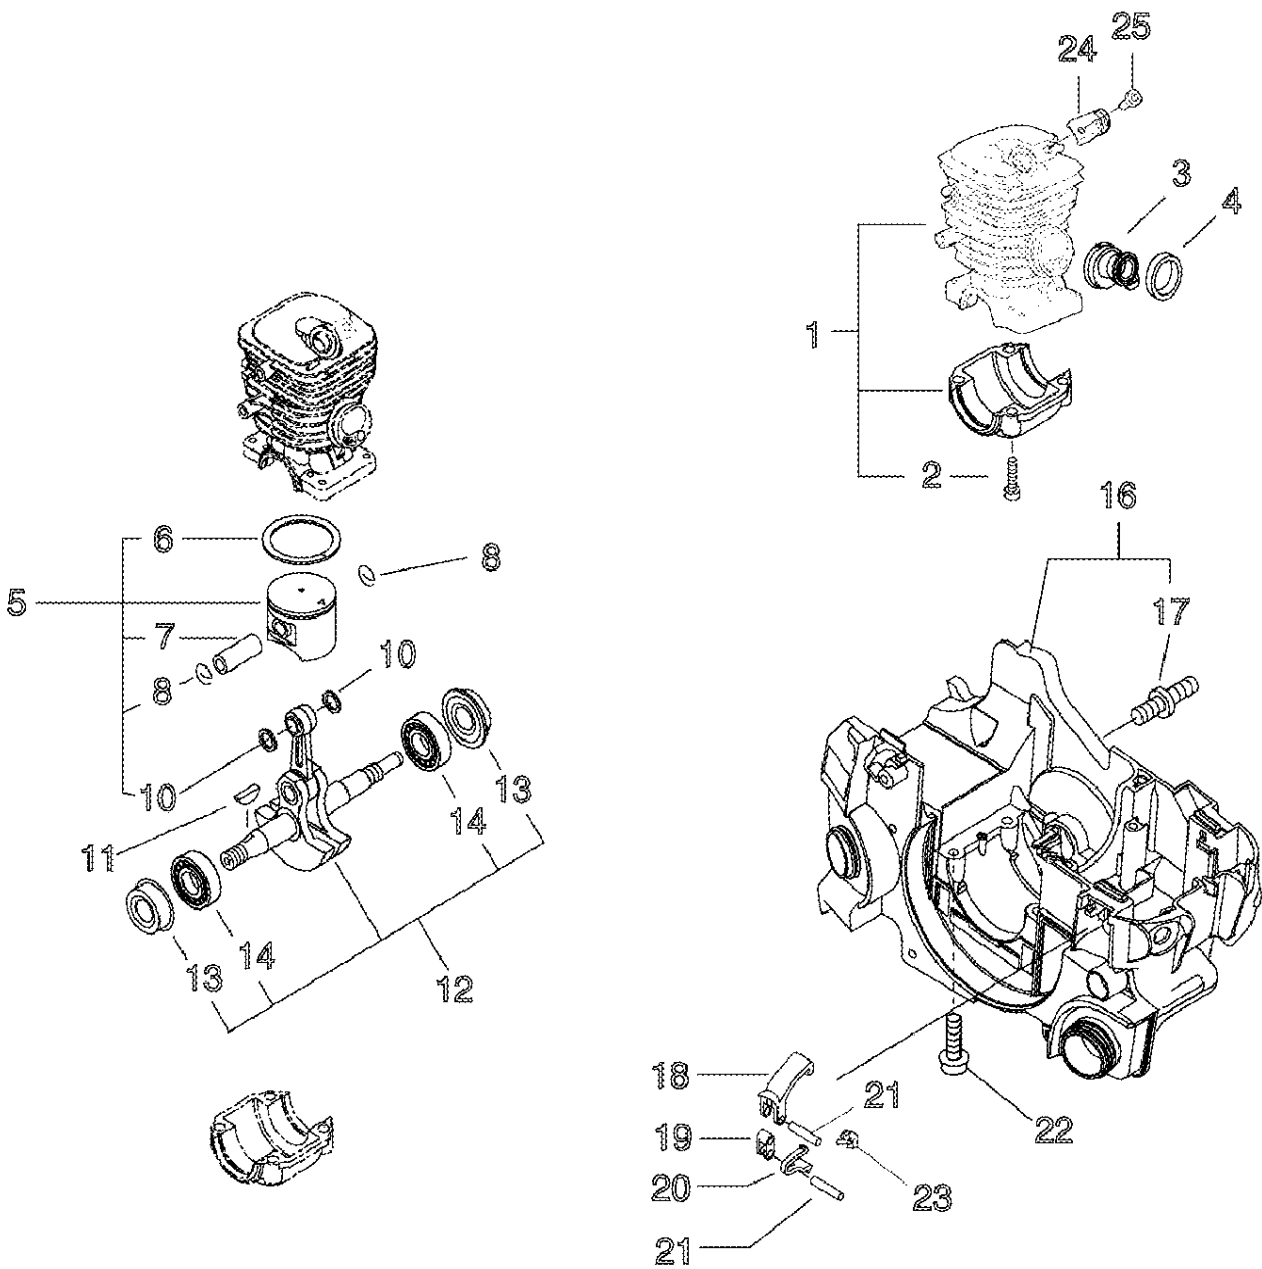

Cylinder, Crankcase, Piston

Cylinder, Crankcase, Piston

Key	Lv	Part no.	Part description	Quantity
1		P021-035190	CRANKCASE KIT	1
2	+	V805-000220	BOLT, TORX 5	4
3		A202-000070	BELLOWS, INTAKE	1
4		A206-000000	HOLDER, BELLOWS	1
5		P021-035200	PISTON KIT	1
6	+	A101-000580	RING, PISTON	1
7	+	100013-15330	PIN, PISTON	1
8	+	100015-04630	CIRCLIP, PISTON PIN	2
10	+	100014-11520	SPACER, PISTON PIN	2
11		100142-12330	KEY, WOODRUFF	1
12		P021-035210	CRANKSHAFT ASY	1

13	+	V505-000011	SEAL,OIL 12	2
14	+	94035-36201	BEARING BALL	2
16		P021-015084	COVER, ENGINE	1
17	+	V225-000030	BOLT,STUD 8	2
18		C463-000030	KNOB, LATCH	2
19		J485-000200	HINGE	2
20		V490-000400	CLIP	2
21		V622-000070	PIN,STRAIGHT 4	4
22		V805-000180	BOLT, TORX 5	4
23		C617-000500	STOPPER	2
24		V456-000240	HOLDER,SPRING	1
25		V805-000140	BOLT, TORX 5	1

Air Cleaner, Carburettor

Air Cleaner, Carburettor

Key	Lv	Part no.	Part description	Quantity
1		P021-005581	OIL CAP ASY	1
2	+	900720-00018	O-RING 18	1
3	+	A365-000050	CONNECTOR,CAP	1
4		436114-13930	VALVE, CHECK	1
6		132115-01461	GROMMET	1
7		130110-05260	PIPE, IMPULSE	1
8		V186-000020	JOINT,PIPE	1
9		V470-000810	PIPE	1
10		V137-000000	GROMMET,FUEL	1
11		A356-000030	VALVE,CHECK	1
12		131004-37932	CAP ASY, FUEL	1

Clutch, Sprocket

Clutch, Sprocket

Key	Lv	Part no.	Part description	Quantity
1		C320-000171	LEVER, BRAKE	1
2		V356-000430	COLLAR,10	1
4		177214-03930	WASHER	1
5		V804-000020	BOLT, TORX 4	1
6		V452-000250	SPRING,TORSION	1
7		433116-35430	SPACER 8	1
8		C345-000271	COVER,BRAKE	1
9		V804-000000	BOLT, TORX 4	3
10		C334-000100	CONNECTOR, BRAKE	1
11		433116-35430	SPACER 8	1
12		93050-30098	ROLLER	1