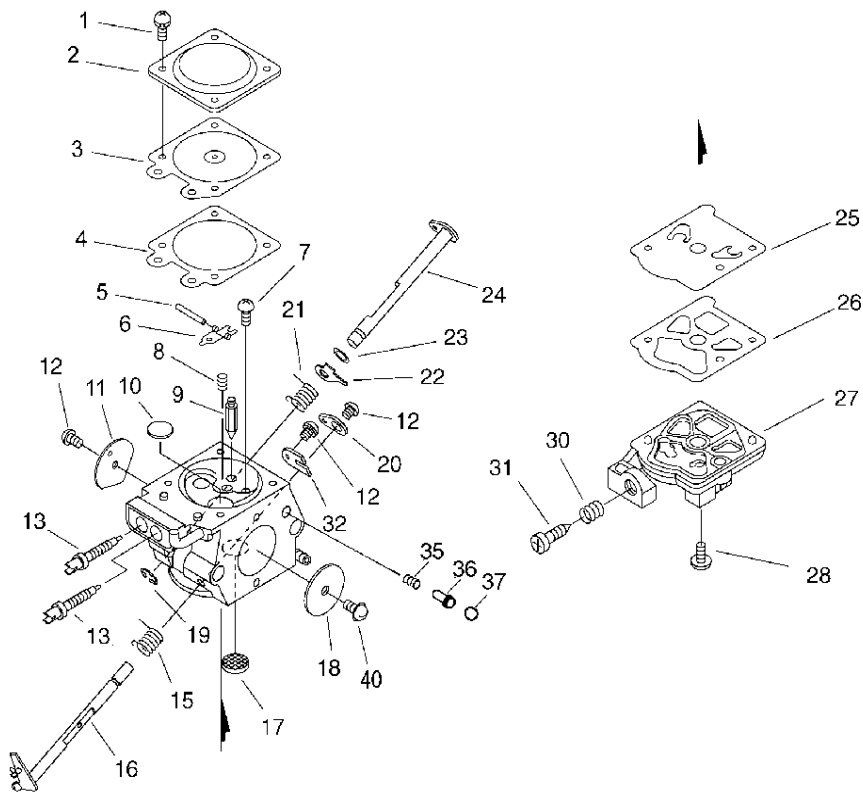

Carburettor

Carburettor

Key	Lv	Part no.	Part description	Quantity
0		A021-003340	CARBURETOR,DIAPHRAGM	1
1	+	123130-02960	SCREW	4
2	+	123142-03930	COVER, M. DIAPHRAGM	1
3	+	P003-001850	DIAPHRAGM, METERING	1
4	+	123140-03930	GASKET, M. DIAPHRAGM	1
5	+	123138-03930	PIN, METERING LEVER	1
6	+	123123-03930	LEVER, METERING	1
7	+	123139-03930	SCREW, M. LEVER PIN	1
8	+	123122-03660	SPRING, METER. LEVER	1
9	+	123137-19830	VALVE, INLET NEEDLE	1
10	+	123146-10631	PLUG, WELCH	1
11	+	P003-002250	VALVE, CHOKE	1
12	+	123114-38830	SCREW	3
13	+	P003-004170	NEEDLE	2
15	+	123113-37530	SPRING, THROTTLE RTN	1
16	+	P003-002240	SHAFT ASY,THROTTLE	1
17	+	123126-10631	SCREEN, INLET	1
18	+	123116-23230	VALVE, THROTTLE	1
19	+	123127-15030	RING	1
20	+	P003-001040	LEVER THROTTLE	1
21	+	P003-002260	SPRING	1
22	+	P003-001510	LEVER-FAST IDLE	1
23	+	123149-26030	WASHER	1
24	+	P003-000150	CHOKE, SHAFT	1
25	+	123112-15030	DIAPHRAGM, FUEL PUMP	1
26	+	123125-15030	GASKET, FUEL PUMP	1
27	+	123124-09520	COVER, FUEL PUMP	1
28	+	123110-03930	SCREW, PUMP COVER	1
30	+	123133-04260	SPRING, IDLE ADJUST	1
31	+	123134-04260	SCREW, IDLE ADJUST	1
32	+	123127-03930	CLIP, THROTTLE SHAFT	1
35	+	123186-09660	SPRING, START VALVE	1
36	+	123185-09660	PISTON ASSY	1
37	+	123136-09660	BALL	1
40	+	P003-002380	SCREW	1