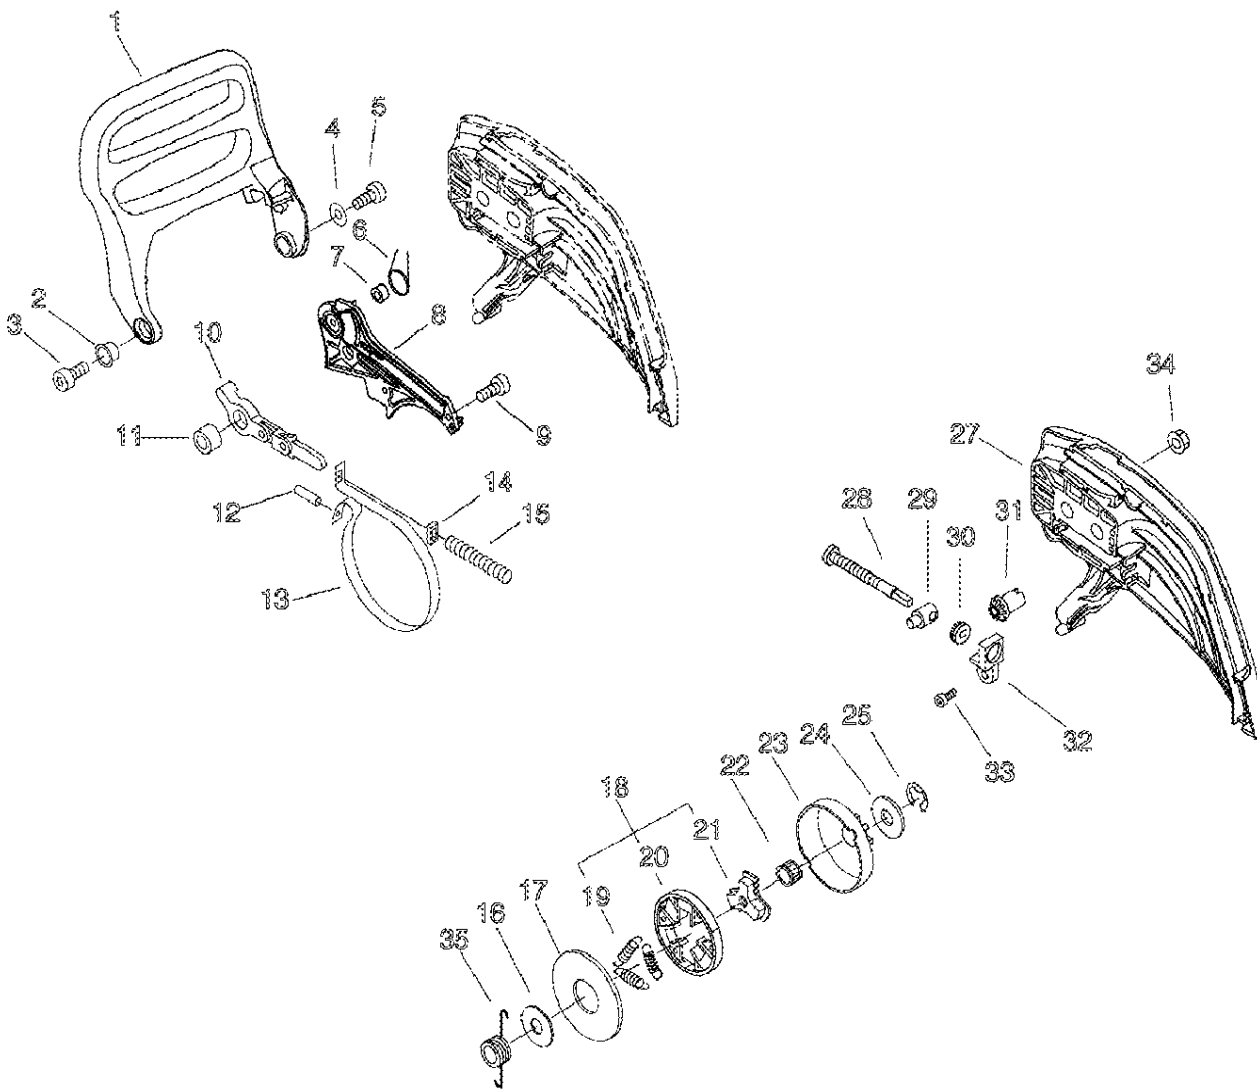

Clutch, Sprocket

Clutch, Sprocket

Key	Lv	Part no.	Part description	Quantity
1		C320-000171	LEVER, BRAKE	1
2		V356-000430	COLLAR,10	1
4		177214-03930	WASHER	1
5		V804-000020	BOLT, TORX 4	1
6		V452-000250	SPRING,TORSION	1
7		433116-35430	SPACER 8	1
8		C345-000271	COVER,BRAKE	1
9		V804-000000	BOLT, TORX 4	3
10		C334-000100	CONNECTOR, BRAKE	1
11		433116-35430	SPACER 8	1
12		93050-30098	ROLLER	1