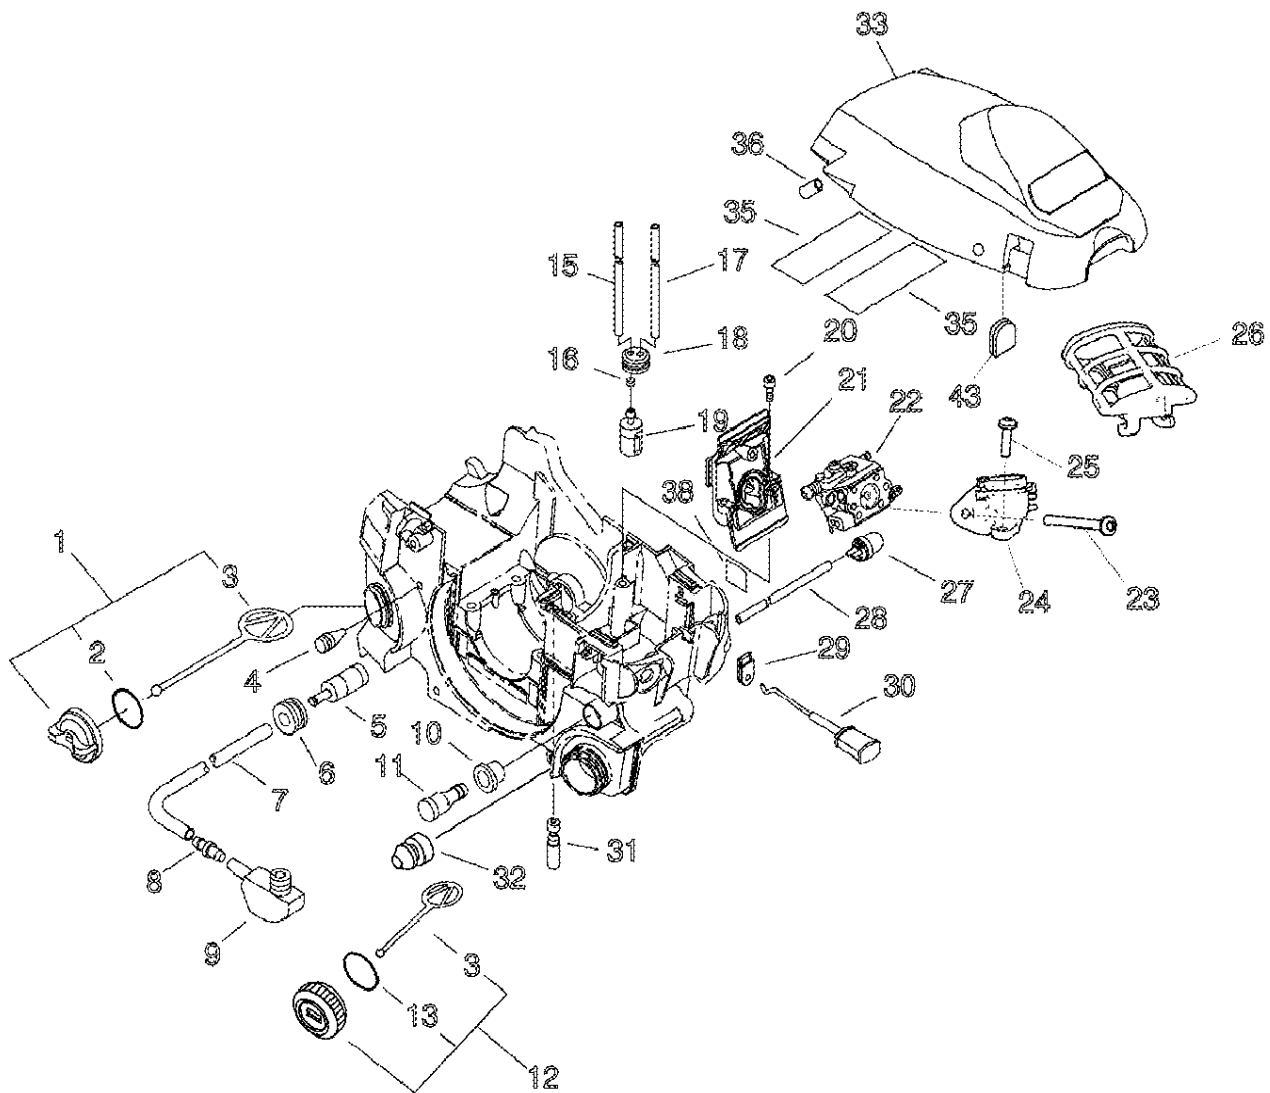

Cylinder, Crankcase, Piston

Cylinder, Crankcase, Piston

Key	Lv	Part no.	Part description	Quantity
1		P021-035190	CRANKCASE KIT	1
2	+	V805-000220	BOLT, TORX 5	4
3		A202-000070	BELLOWS, INTAKE	1
4		A206-000000	HOLDER, BELLOWS	1
5		P021-035200	PISTON KIT	1
6	+	A101-000580	RING, PISTON	1
7	+	100013-15330	PIN, PISTON	1
8	+	100015-04630	CIRCLIP, PISTON PIN	2
10	+	100014-11520	SPACER, PISTON PIN	2
11		100142-12330	KEY, WOODRUFF	1
12		P021-035210	CRANKSHAFT ASY	1

13	+	V505-000011	SEAL,OIL 12	2
14	+	94035-36201	BEARING BALL	2
16		P021-015084	COVER, ENGINE	1
17	+	V225-000030	BOLT,STUD 8	2
18		C463-000030	KNOB, LATCH	2
19		J485-000200	HINGE	2
20		V490-000400	CLIP	2
21		V622-000070	PIN,STRAIGHT 4	4
22		V805-000180	BOLT, TORX 5	4
23		C617-000500	STOPPER	2
24		V456-000240	HOLDER,SPRING	1
25		V805-000140	BOLT, TORX 5	1

Starter, Magneto

Starter, Magneto

Key	Lv	Part no.	Part description	Quantity
1		A409-000350	ROTOR, MAGNETO	1
2		900515-00008	NUT, FLANGE 8	1
3		177234-35430	SPRING, RETURN	2
4		A514-000020	PAWL	2
5		177247-04630	SPACER, RATCHET	2
6		900603-00005	WASHER 5	2
7		V203-000080	BOLT, 5	2
8		A172-000830	COVER, FAN	1
9		A411-001180	COIL, IGNITION	1
10		A425-000000	SPARKPLUG	1
11		A426-000020	TERMINAL, SPARKPLUG	1

Air Cleaner, Carburettor

Air Cleaner, Carburettor

Key	Lv	Part no.	Part description	Quantity
1		P021-005581	OIL CAP ASY	1
2	+	900720-00018	O-RING 18	1
3	+	A365-000050	CONNECTOR,CAP	1
4		436114-13930	VALVE, CHECK	1
6		132115-01461	GROMMET	1
7		130110-05260	PIPE, IMPULSE	1
8		V186-000020	JOINT,PIPE	1
9		V470-000810	PIPE	1
10		V137-000000	GROMMET,FUEL	1
11		A356-000030	VALVE,CHECK	1
12		131004-37932	CAP ASY, FUEL	1