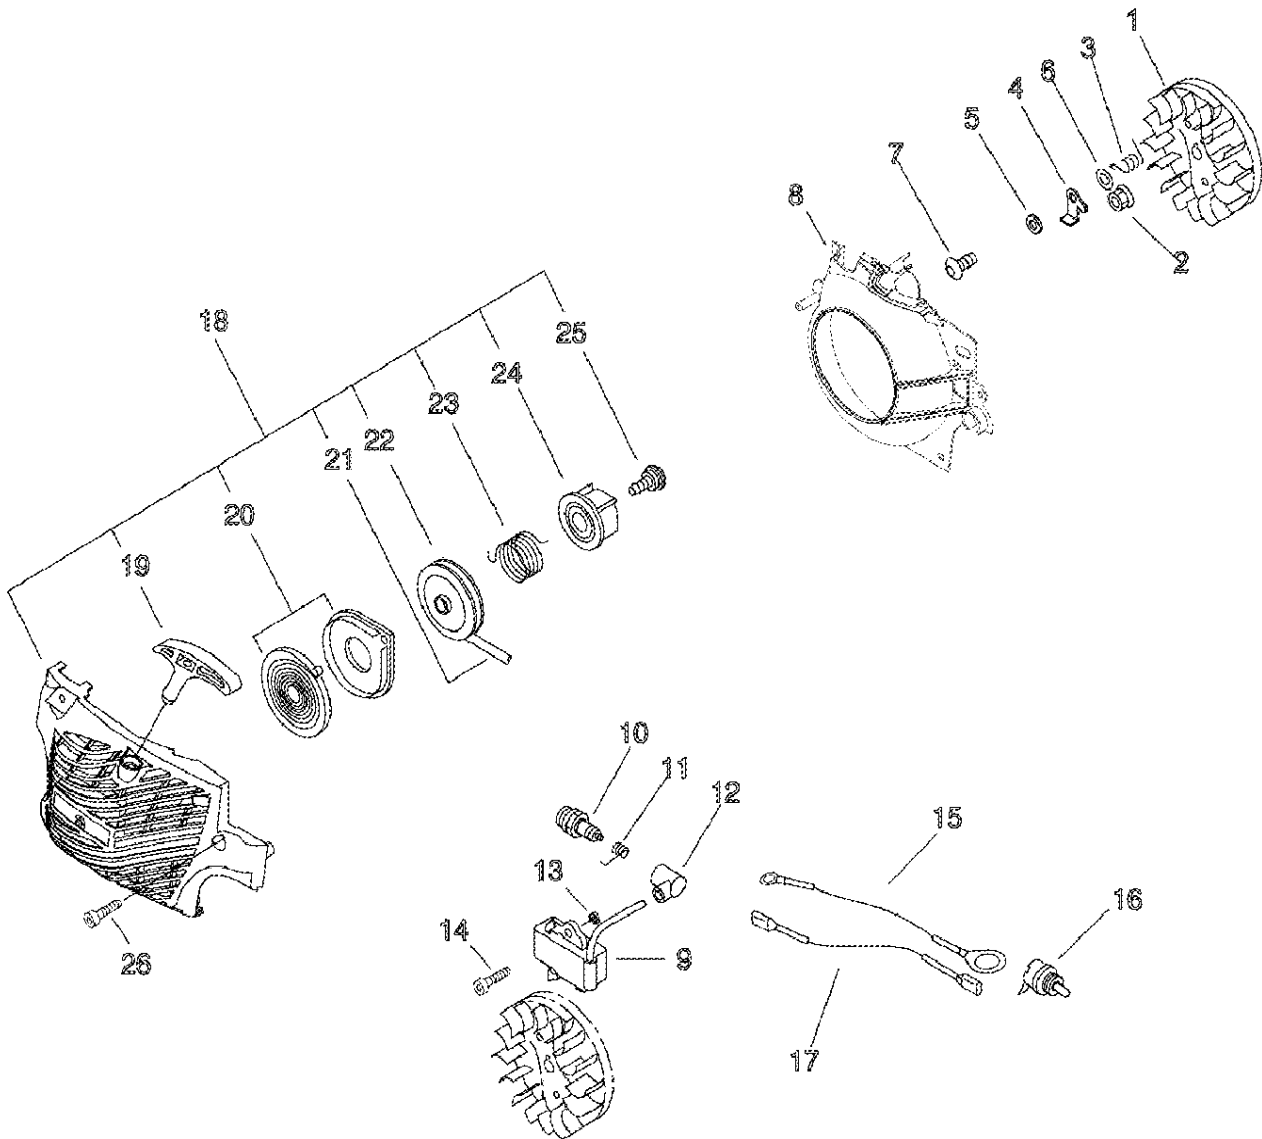

Starter, Magneto

Starter, Magneto

Key	Lv	Part no.	Part description	Quantity
1		A409-000350	ROTOR, MAGNETO	1
2		900515-00008	NUT, FLANGE 8	1
3		177234-35430	SPRING, RETURN	2
4		A514-000020	PAWL	2
5		177247-04630	SPACER, RATCHET	2
6		900603-00005	WASHER 5	2
7		V203-000080	BOLT, 5	2
8		A172-000830	COVER, FAN	1
9		A411-001180	COIL, IGNITION	1
10		A425-000000	SPARKPLUG	1
11		A426-000020	TERMINAL, SPARKPLUG	1