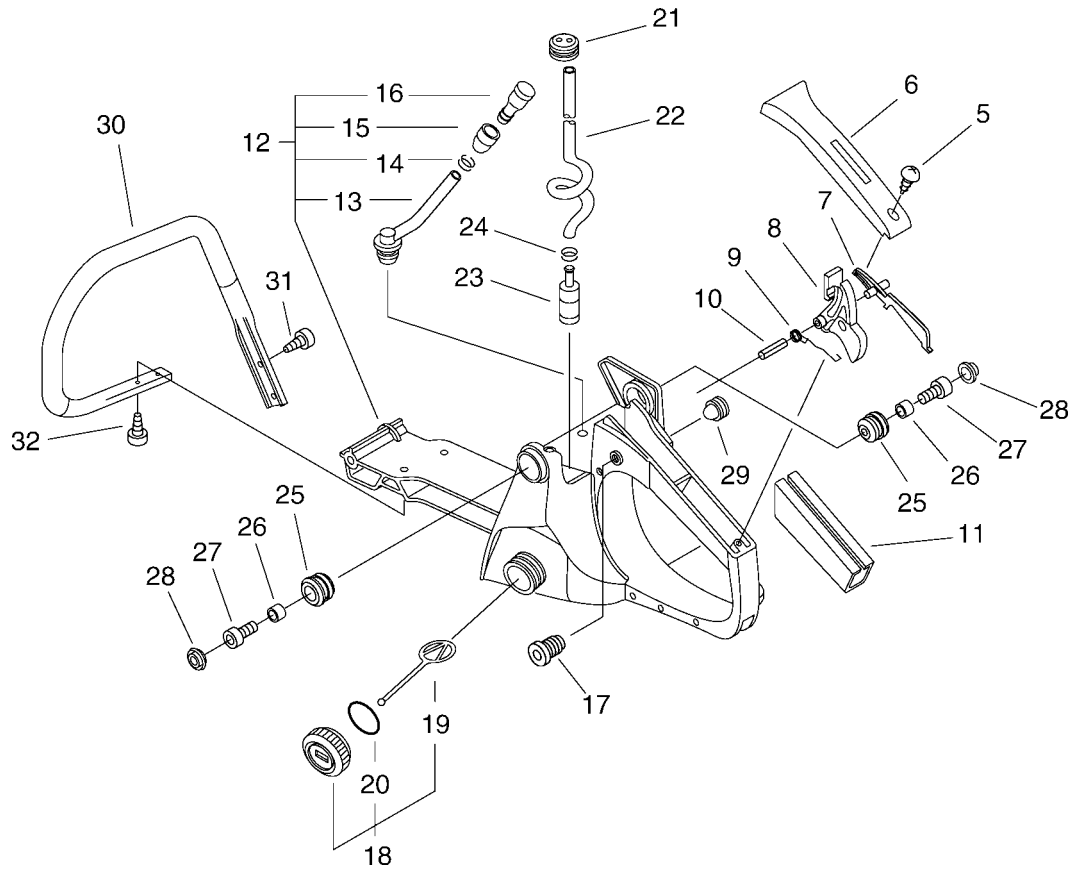

CS-3700ES 4 Handle

KEY	LV	PART NUMBER	Q'TY	DESCRIPTION	REMARKS
29		100252-39930	2	CUSHION	
30		C400-000190	1	HANDLE,FRONT	
31		91145-05020	2	BOLT HS TAPPING	
32		91145-05016	2	BOLT HS TAPPING