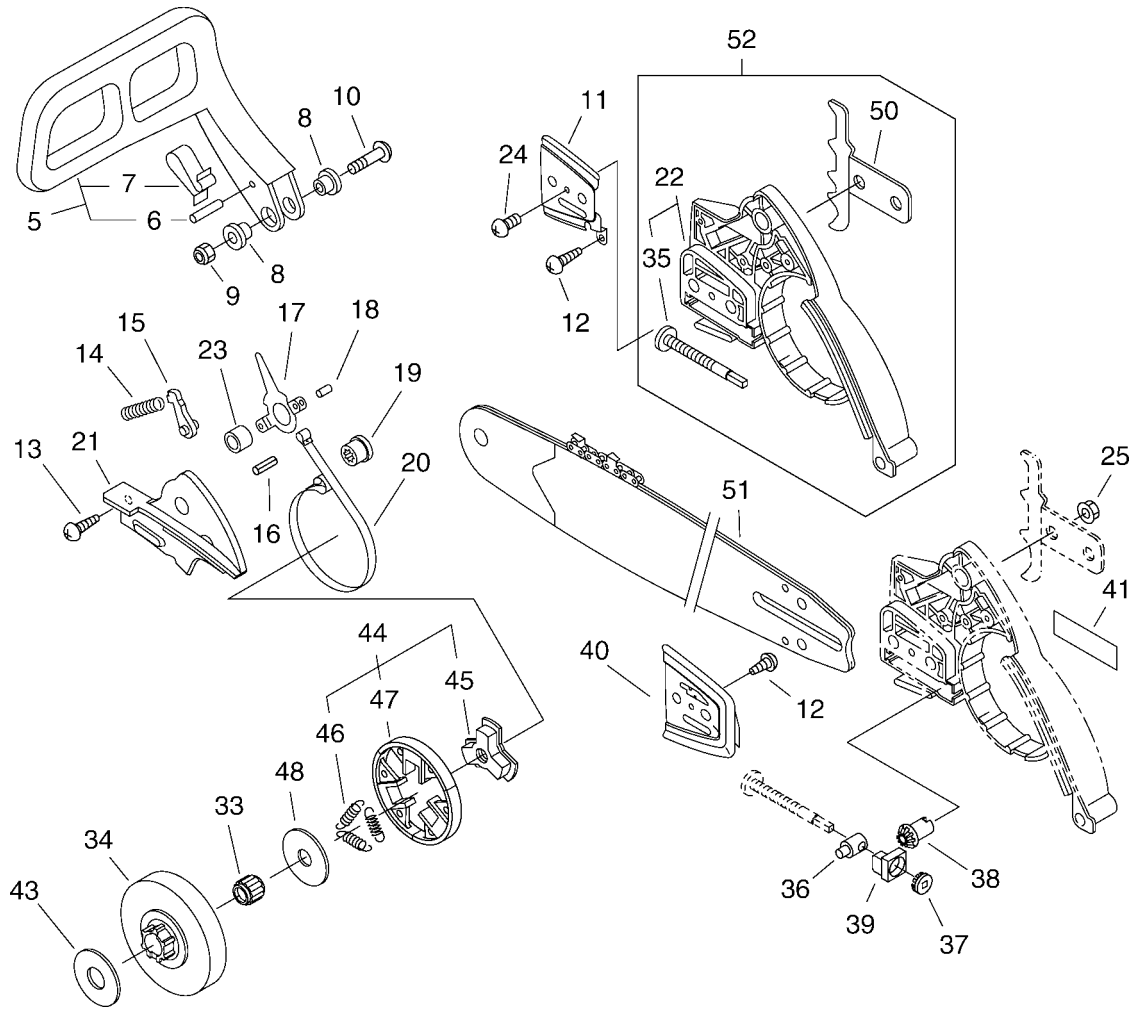

CS-3700ES 5

Clutch,Sprocket

KEY	LV	PART NUMBER	Q'TY	DESCRIPTION	REMARKS
33		175012-00831	1	BEARING, NEEDLE	
34		A556-000171	1	DRUM, CLUTCH	
36		C309-000030	1	TENSIONER, CHAIN	
37		V651-000011	1	GEAR, BEVEL	
38		V651-000001	1	GEAR, BEVEL	
39		V355-000270	1	COLLAR, 8	
40		433012-39930	1	PLATE, GUIDE	
41		X502-000340	1	LABEL, ECHO	
43		175019-38330	1	PLATE, CLUTCH	
44		A056-000120	1	CLUTCH	
45	+	A552-000060	1	HUB, CLUTCH	
46	+	V451-000500	3	SPRING, TENSION	
47	+	P021-007050	1	CLUTCH SHOE SET	
48		175019-39430	1	PLATE, CLUTCH	
51		430521-37332	1	BAR, GUIDE 38RD58325