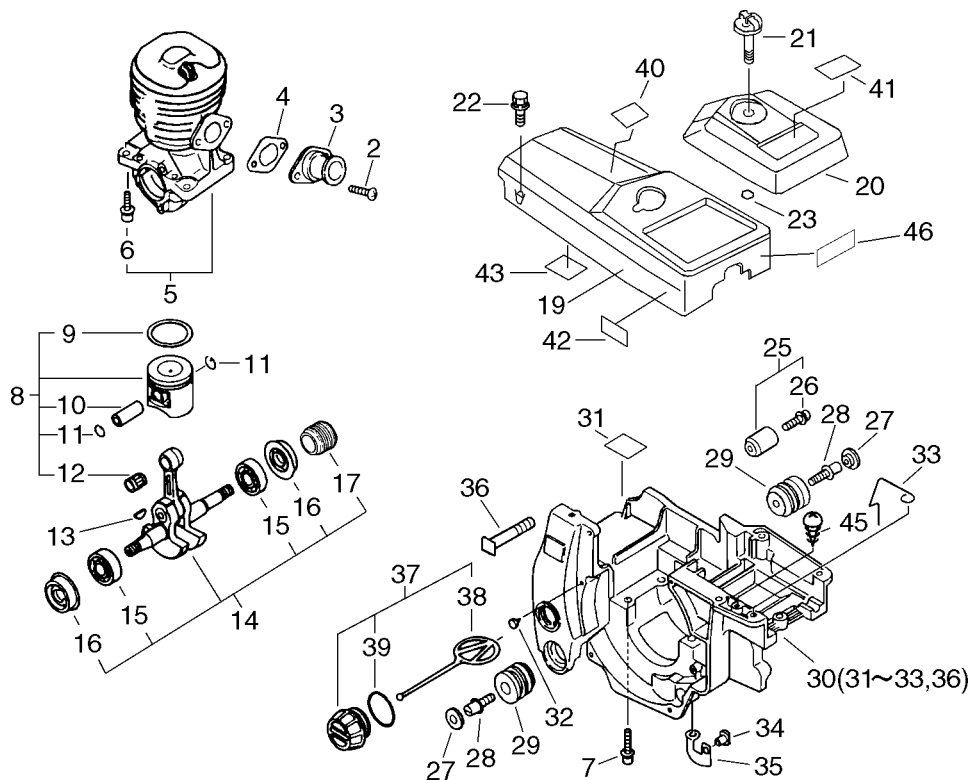

PARTS CATALOGUE

CHAIN SAW

CS-3700ES

CS-3700ES 1

Cylinder, Crankcase, Piston

KEY	LV	PART NUMBER	Q'TY	DESCRIPTION	REMARKS
2		900238-05012	2	SCREW 5*12	
3		130510-39932	1	ADAPTER, INTAKE	
4		130016-39930	1	GASKET, INTAKE	
5		P021-004100	1	CRANKCASE SET	
6	+	900162-05022	4	BOLT, H.S. 5*22	
7		900162-05030	4	BOLT, H.S. 5*30	
8		100000-60631	1	PISTON KIT	
9	+	100011-13330	1	RING, PISTON	
10	+	100013-35430	1	PIN, PISTON	
11	+	100015-03931	2	CIRCLIP, PISTON PIN	
12	+	100012-35430	1	BEARING, NEEDLE	
13		100142-39130	1	KEY, WOODRUFF	
14		P021-007240	1	CRANKSHAFT ASY	
15	+	900888-36201	2	BEARING, BALL 6201	
16	+	V505-000010	2	SEAL,OIL 12	
17	+	437063-38330	1	GEAR, WORM	
19		A160-000015	1	COVER,CYLINDER	
20		A232-000023	1	LID,CLEANER	
21		A235-000020	1	KNOB,CLEANER LID	
22		900238-05025	3	SCREW 5*25	
23		130338-32430	1	PLUG, COVER	
25		433000-60930	1	CATCHER KIT, CHAIN	
26	+	900253-05020	1	SCREW 5*20	
27		100918-19830	2	CAP, CUSHION	

KEY	LV	PART NUMBER	Q'TY	DESCRIPTION	REMARKS
28		100915-33930	2	SCREW	
29		100910-60030	2	CUSHION	
30		P021-007181	1	COVER, ENGINE	
31	+	101520-35430	1	COVER	
32	+	436114-13930	1	VALVE, CHECK	
36	+	433011-19830	2	STUD, GUIDE BAR	
33	+	606416-60631	1	WIRE	
34		130020-60630	2	NUT 5	
35		162011-60630	1	PLATE, GROUND	
37		436001-39232	1	CAP, OIL	
38	+	A365-000050	1	CONNECTOR,CAP	
39	+	900721-00025	1	O-RING 25	
40		890345-39230	1	LABEL,CAUTION	
41		X503-008230	1	LABEL,MODEL	
42		890631-38130	1	LABEL, CAUTION	
43		101520-35430	1	COVER	
45		900253-04010	1	SCREW 4*10	
46		X524-001900	1	LABEL	