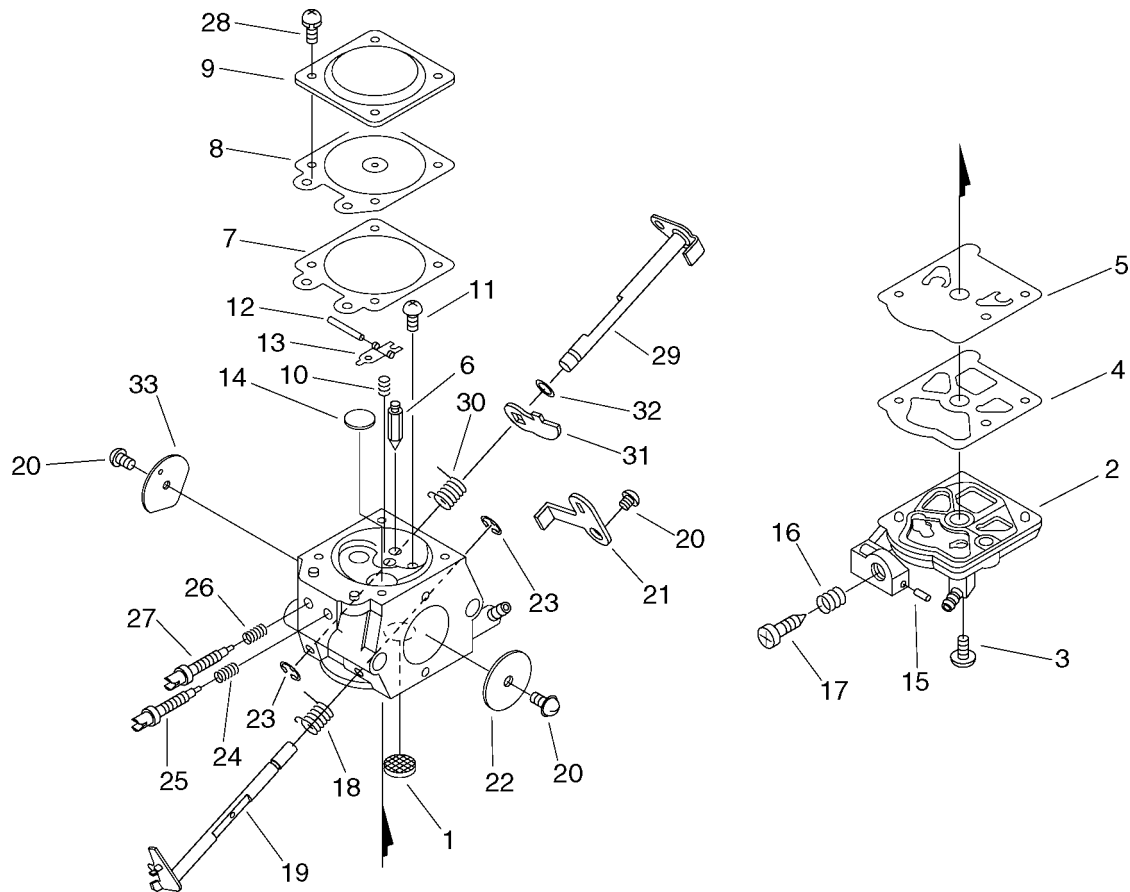

Clutch, Sprocket

KEY	LV	PART NUMBER	Q'TY	DESCRIPTION	REMARKS
5		433105-60030	1	LEVER, BRAKE	
6	+	900330-30240	1	PIN 3*24	
7	+	433114-38331	1	SPRING	
8		433167-39130	2	SPACER	
9		900562-50005	1	LOCKNUT 5	
10		91318-05032	1	SCREW	
11		C305-000011	1	PLATE, SPROCKET GUARD	
12		900253-04010	2	SCREW 4*10	
13		900253-04010	2	SCREW 4*10	
14		433122-35430	1	SPRING, BRAKE	
15		433209-35430	1	STOPPER, BRAKE	
16		900342-25012	1	PIN, SPRING 2.5*12	
17		433208-35431	1	LEVER, BRAKE	
18		900330-40088	1	ROLLER 4*8.8	
19		433142-35430	1	ADJUSTER, BRAKE	
20		C328-000060	1	BAND, BRAKE	
21		433310-38330	1	COVER, BRAKE	
52		P021-010280	1	GUARD, SPROCKET KIT	
22	+	P021-010170	1	GUARD, SPROCKET KIT	
35	++	V203-000110	1	BOLT, 5	
50	+	C304-000020	1	SPIKED	
23		433115-38330	1	WASHER 5.2*12*14	
24		900220-03006	1	SCREW 3*6	
25		433019-12330	2	NUT, FLANGE 8	

KEY	LV	PART NUMBER	Q'TY	DESCRIPTION	REMARKS
5		437210-39931	1	PIPE	
6		175310-38330	1	PLATE, SEAL	
7		132013-26630	1	CLIP	
8		132115-12330	1	GROMMET	
9		437210-35430	1	PIPE	
10		436205-14730	1	STRAINER, OIL	
11		437002-38330	1	AUTO-OILER ASSY	
12	+	437016-38330	1	NEEDLE, ADJUST	
13	+	437029-37330	1	WASHER	
14	+	437015-37330	1	SPRING	
15	+	437024-37330	1	PLUNGER	
16	+	437062-38330	1	CAP, OIL PUMP	
17	+	437019-38330	1	SPRING	
18	+	123127-15030	1	RING	
19		900223-04016	2	SCREW	
20		898510-39130	1	BAG, TOOL	
21		895410-02830	1	WRENCH, W/S. DRIVER	
22		895812-03930	1	DRIVER, SCREW 50	
23		898567-38330	1	SCABBARD, GUIDE BAR	
24	+	898568-14530	1	ROPE	