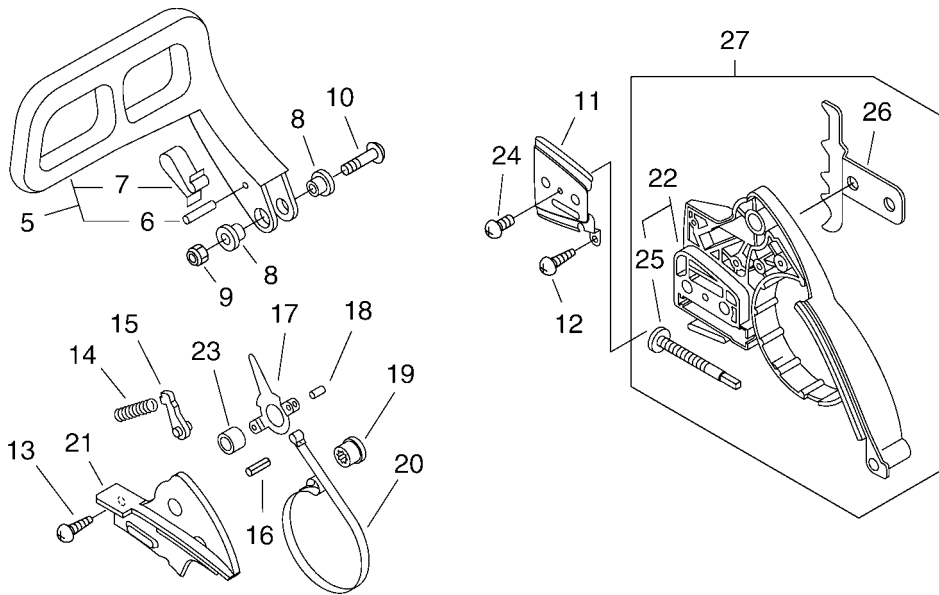

CS-3700ES 8 Chain Brake Asy

KEY	LV	PART NUMBER	Q'TY	DESCRIPTION	REMARKS
		P021-010300	1	BRAKE,ASM CHAIN	
5	+	433105-60030	1	LEVER, BRAKE	
6	++	900330-30240	1	PIN 3*24	
7	++	433114-38331	1	SPRING	
8	+	433167-39130	2	SPACER	
9	+	900562-50005	1	LOCKNUT 5	
10	+	91318-05032	1	SCREW	
11	+	C305-000011	1	PLATE, SPROCKET GUARD	
12	+	900253-04010	1	SCREW 4*10	
13	+	900253-04010	2	SCREW 4*10	
14	+	433122-35430	1	SPRING, BRAKE	
15	+	433209-35430	1	STOPPER, BRAKE	
16	+	900342-25012	1	PIN, SPRING 2.5*12	
17	+	433208-35431	1	LEVER, BRAKE	
18	+	900330-40088	1	ROLLER 4*8.8	
19	+	433142-35430	1	ADJUSTER, BRAKE	
20	+	C328-000060	1	BAND, BRAKE	
21	+	433310-38330	1	COVER, BRAKE	
27	+	P021-010280	1	GUARD, SPROCKET KIT	
22	++	P021-010170	1	GUARD, SPROCKET KIT	
25	+++	V203-000110	1	BOLT, 5	
26	++	C304-000020	1	SPIKED	
23	+	433115-38330	1	WASHER 5.2*12*14	
24	+	900220-03006	1	SCREW 3*6