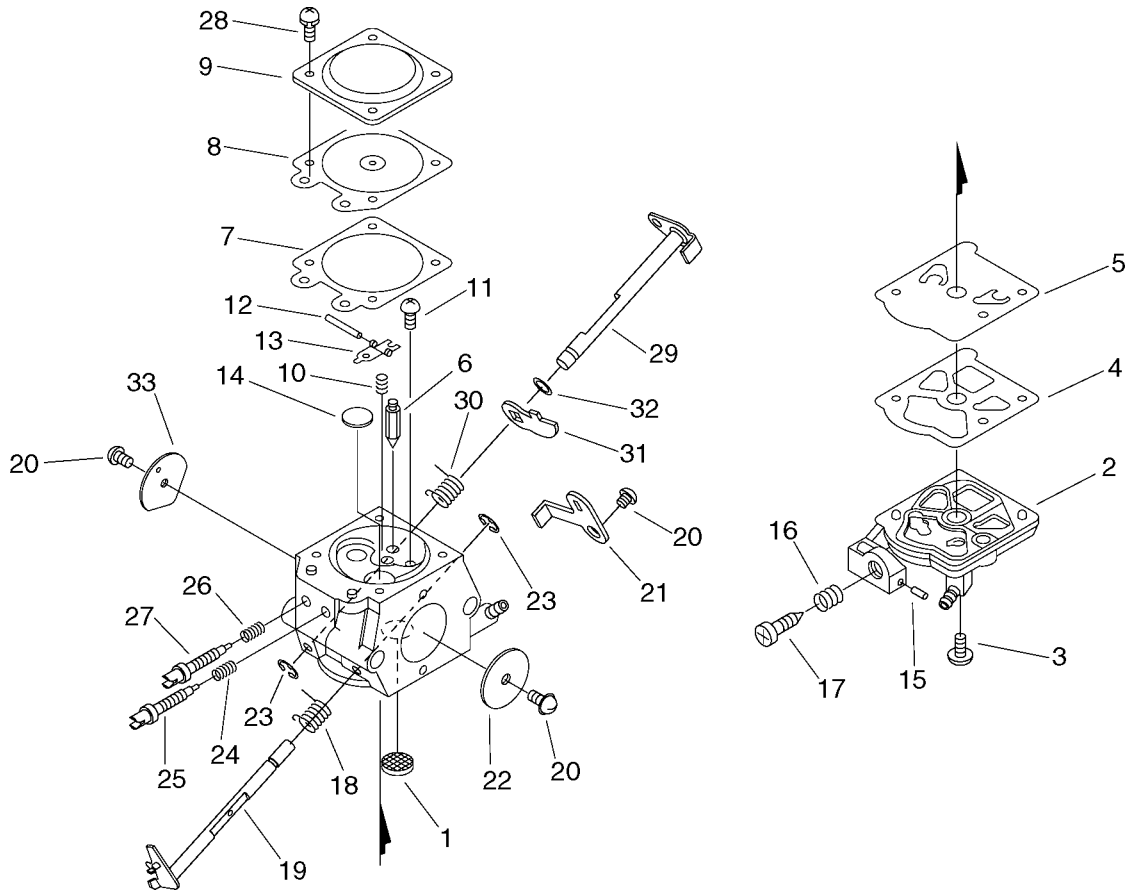

CS-3700ES 7 Carburettor

KEY	LV	PART NUMBER	Q'TY	DESCRIPTION	REMARKS
24	+	123121-22130	1	SPRING, NEEDLE	
25	+	123118-38330	1	NEEDLE, IDLE	
26	+	123119-22130	1	SPRING, NEEDLE	
27	+	123120-10860	1	NEEDLE, HIGH SPEED	
28	+	123130-02960	4	SCREW	
29	+	P003-000150	1	CHOKE, SHAFT	
30	+	P003-001470	1	SPRING	
31	+	P003-001510	1	LEVER-FAST IDLE	
32	+	123149-26030	1	WASHER	
33	+	P003-000230	1	VALVE CHOKE