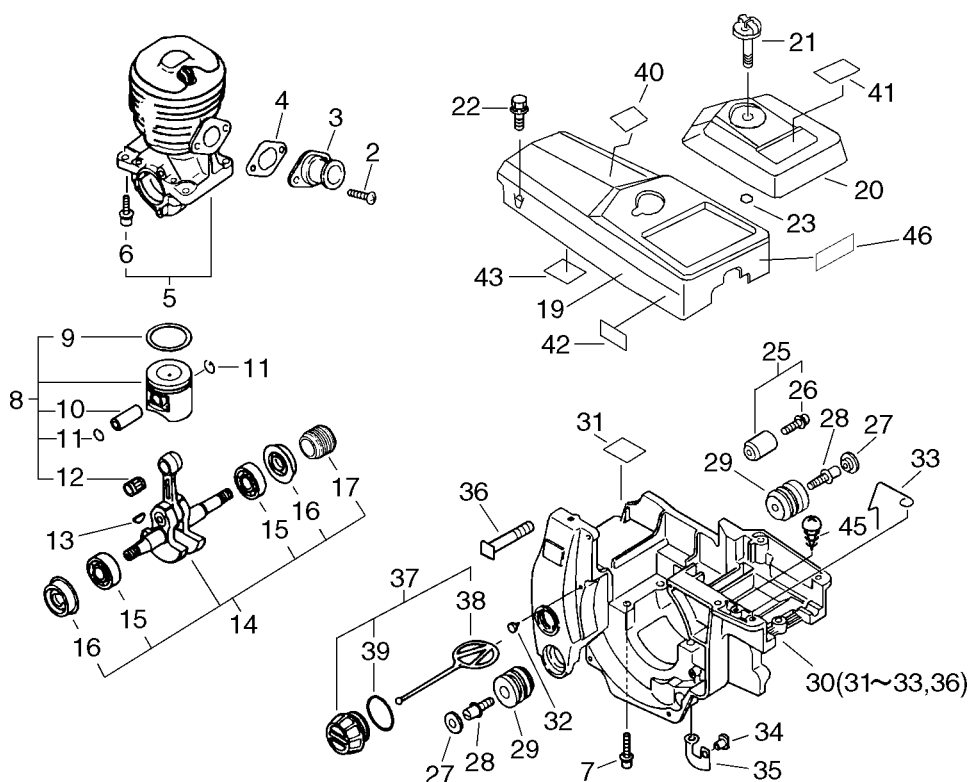

PARTS CATALOGUE

CHAIN SAW

CS-3700ES

CS-3700ES 1

Cylinder, Crankcase, Piston

KEY	LV	PART NUMBER	Q'TY	DESCRIPTION	REMARKS
2		900238-05012	2	SCREW 5*12	
3		130510-39932	1	ADAPTER, INTAKE	
4		130016-39930	1	GASKET, INTAKE	
5		P021-004100	1	CRANKCASE SET	
6	+	900162-05022	4	BOLT, H.S. 5*22	
7		900162-05030	4	BOLT, H.S. 5*30	
8		100000-60631	1	PISTON KIT	
9	+	100011-13330	1	RING, PISTON	
10	+	100013-35430	1	PIN, PISTON	
11	+	100015-03931	2	CIRCLIP, PISTON PIN	
12	+	100012-35430	1	BEARING, NEEDLE	
13		100142-39130	1	KEY, WOODRUFF	
14		P021-007240	1	CRANKSHAFT ASY	
15	+	900888-36201	2	BEARING, BALL 6201	
16	+	V505-000010	2	SEAL,OIL 12	
17	+	437063-38330	1	GEAR, WORM	
19		A160-000015	1	COVER,CYLINDER	
20		A232-000023	1	LID,CLEANER	
21		A235-000020	1	KNOB,CLEANER LID	
22		900238-05025	3	SCREW 5*25	
23		130338-32430	1	PLUG, COVER	
25		433000-60930	1	CATCHER KIT, CHAIN	
26	+	900253-05020	1	SCREW 5*20	
27		100918-19830	2	CAP, CUSHION	

KEY	LV	PART NUMBER	Q'TY	DESCRIPTION	REMARKS
28		100915-33930	2	SCREW	
29		100910-60030	2	CUSHION	
30		P021-007181	1	COVER, ENGINE	
31	+	101520-35430	1	COVER	
32	+	436114-13930	1	VALVE, CHECK	
36	+	433011-19830	2	STUD, GUIDE BAR	
33	+	606416-60631	1	WIRE	
34		130020-60630	2	NUT 5	
35		162011-60630	1	PLATE, GROUND	
37		436001-39232	1	CAP, OIL	
38	+	A365-000050	1	CONNECTOR,CAP	
39	+	900721-00025	1	O-RING 25	
40		890345-39230	1	LABEL,CAUTION	
41		X503-008230	1	LABEL,MODEL	
42		890631-38130	1	LABEL, CAUTION	
43		101520-35430	1	COVER	
45		900253-04010	1	SCREW 4*10	
46		X524-001900	1	LABEL	