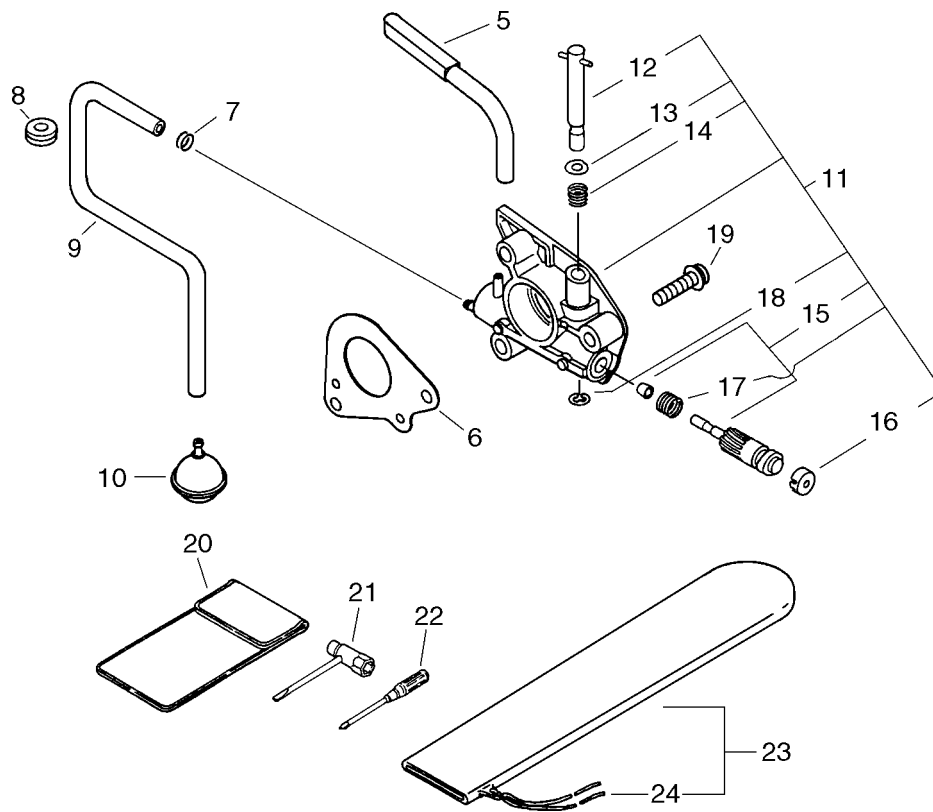

Clutch, Sprocket

KEY	LV	PART NUMBER	Q'TY	DESCRIPTION	REMARKS
5		433105-60030	1	LEVER, BRAKE	
6	+	900330-30240	1	PIN 3*24	
7	+	433114-38331	1	SPRING	
8		433167-39130	2	SPACER	
9		900562-50005	1	LOCKNUT 5	
10		91318-05032	1	SCREW	
11		C305-000011	1	PLATE, SPROCKET GUARD	
12		900253-04010	2	SCREW 4*10	
13		900253-04010	2	SCREW 4*10	
14		433122-35430	1	SPRING, BRAKE	
15		433209-35430	1	STOPPER, BRAKE	
16		900342-25012	1	PIN, SPRING 2.5*12	
17		433208-35431	1	LEVER, BRAKE	
18		900330-40088	1	ROLLER 4*8.8	
19		433142-35430	1	ADJUSTER, BRAKE	
20		C328-000060	1	BAND, BRAKE	
21		433310-38330	1	COVER, BRAKE	
52		P021-010280	1	GUARD, SPROCKET KIT	
22	+	P021-010170	1	GUARD, SPROCKET KIT	
35	++	V203-000110	1	BOLT, 5	
50	+	C304-000020	1	SPIKED	
23		433115-38330	1	WASHER 5.2*12*14	
24		900220-03006	1	SCREW 3*6	
25		433019-12330	2	NUT, FLANGE 8	

KEY	LV	PART NUMBER	Q'TY	DESCRIPTION	REMARKS
5		437210-39931	1	PIPE	
6		175310-38330	1	PLATE, SEAL	
7		132013-26630	1	CLIP	
8		132115-12330	1	GROMMET	
9		437210-35430	1	PIPE	
10		436205-14730	1	STRAINER, OIL	
11		437002-38330	1	AUTO-OILER ASSY	
12	+	437016-38330	1	NEEDLE, ADJUST	
13	+	437029-37330	1	WASHER	
14	+	437015-37330	1	SPRING	
15	+	437024-37330	1	PLUNGER	
16	+	437062-38330	1	CAP, OIL PUMP	
17	+	437019-38330	1	SPRING	
18	+	123127-15030	1	RING	
19		900223-04016	2	SCREW	
20		898510-39130	1	BAG, TOOL	
21		895410-02830	1	WRENCH, W/S. DRIVER	
22		895812-03930	1	DRIVER, SCREW 50	
23		898567-38330	1	SCABBARD, GUIDE BAR	
24	+	898568-14530	1	ROPE	